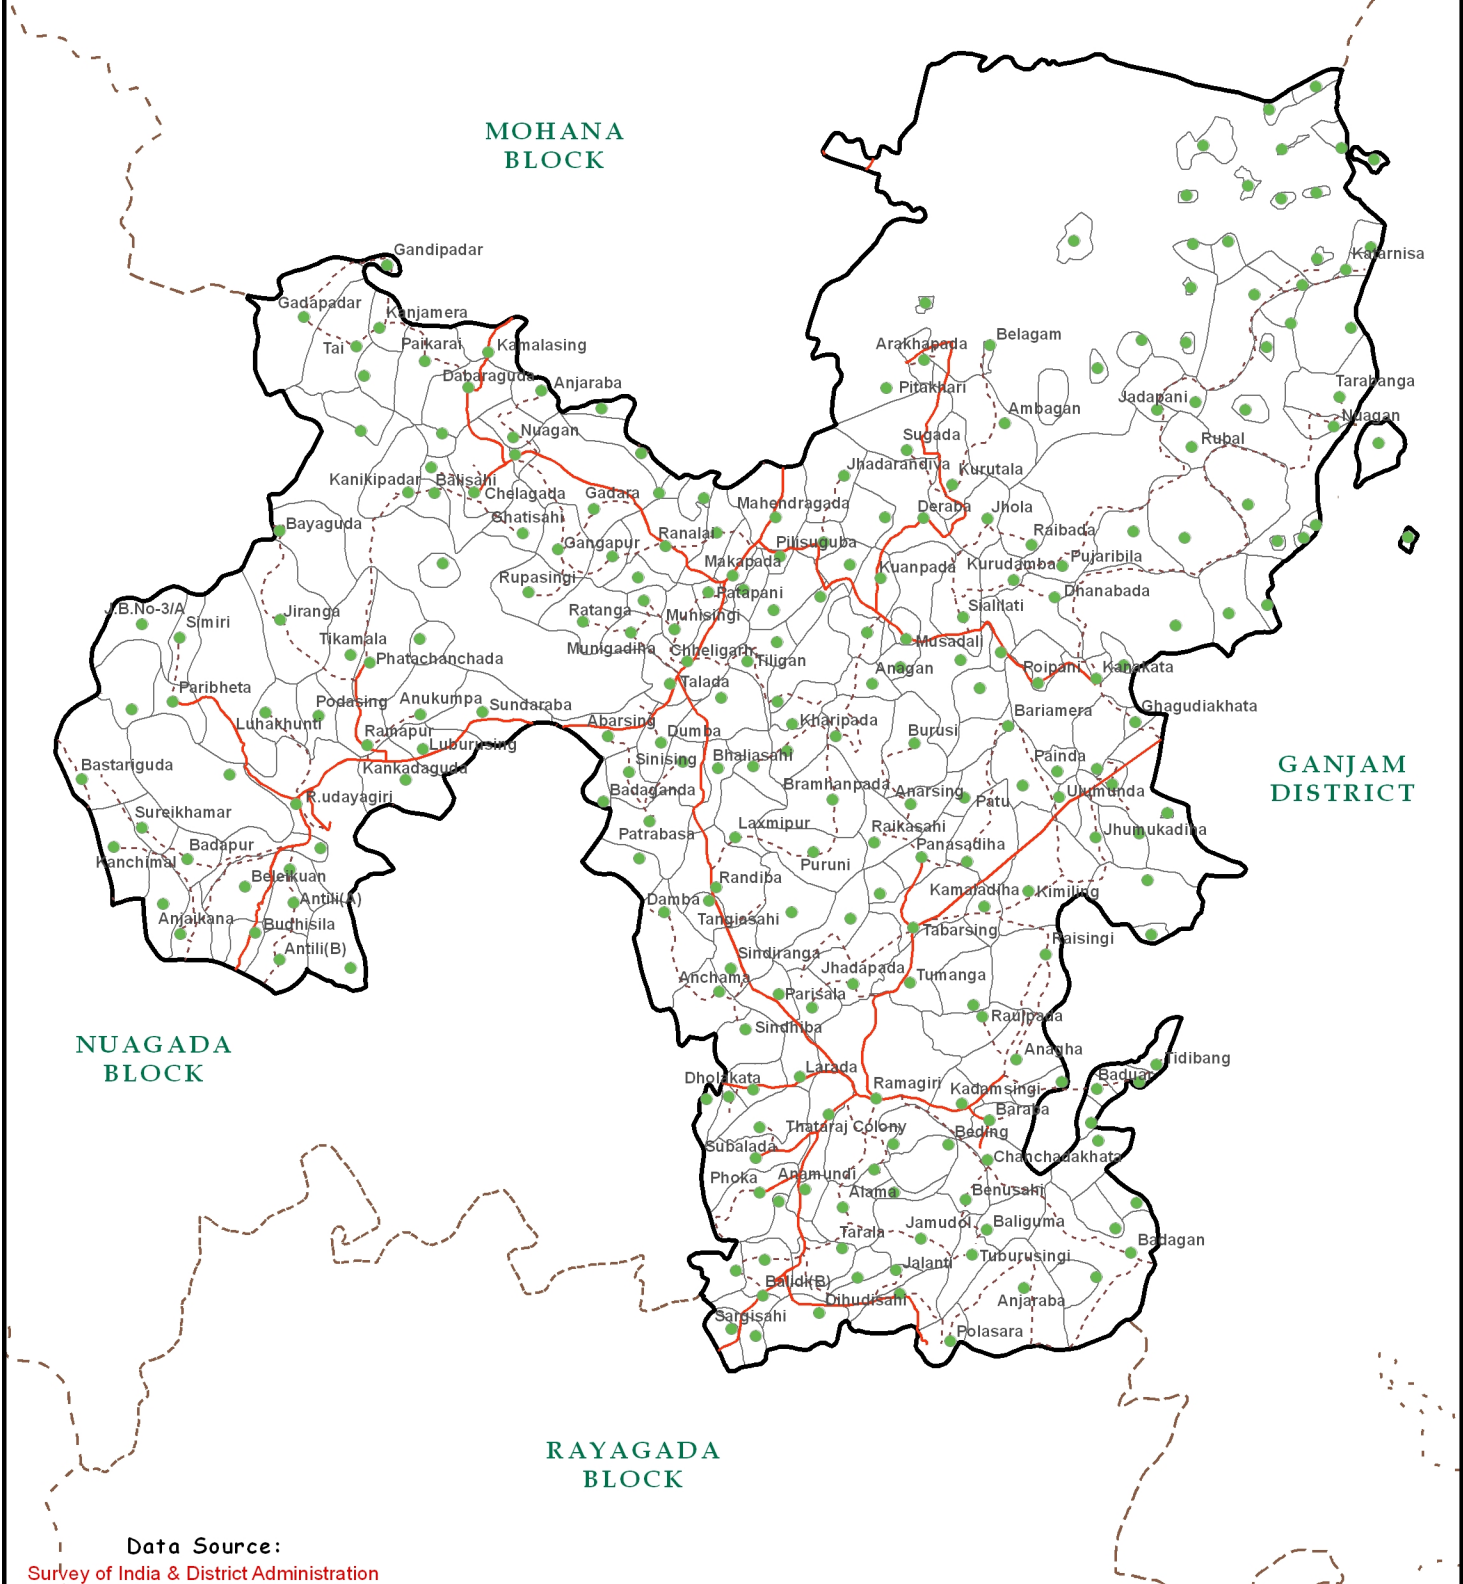

**R.UDAYAGIRI BLOCK
GAJAPATI DISTRICT**

ROAD NETWORK

Data Source:

Survey of India & District Administration

INDIA	ODISHA	GAJAPATI	LEGENDS	Scale:
<p>ODISHA</p>	<p>GAJAPATI</p>	<p>R.UDAYAGIRI</p>	<ul style="list-style-type: none"> ● Habitation Block Boundary Village Boundary Major Road GP Road 	<p>2.5 1.25 0 2.5 Kilometers</p> <p>Map Complied By: NIC Bhubaneswar, Odisha.</p>